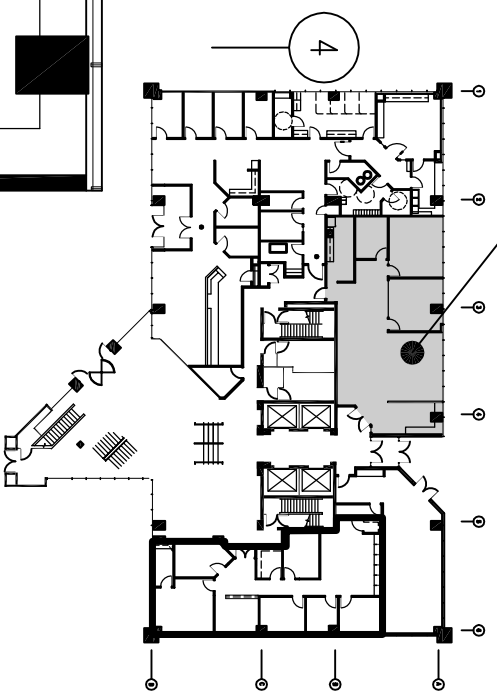

PROJECT LOCATION

1,963 RSF

DENVER CENTERPOINT I
AVAILABLE SUITE - SUITE 104

Key Plan
NO SCALE

First Floor
Not To Scale
November 3, 2009
(Non-BOMA Standard Square Foot Measurement, Not Field Verified, Actual Dimensions May Vary)