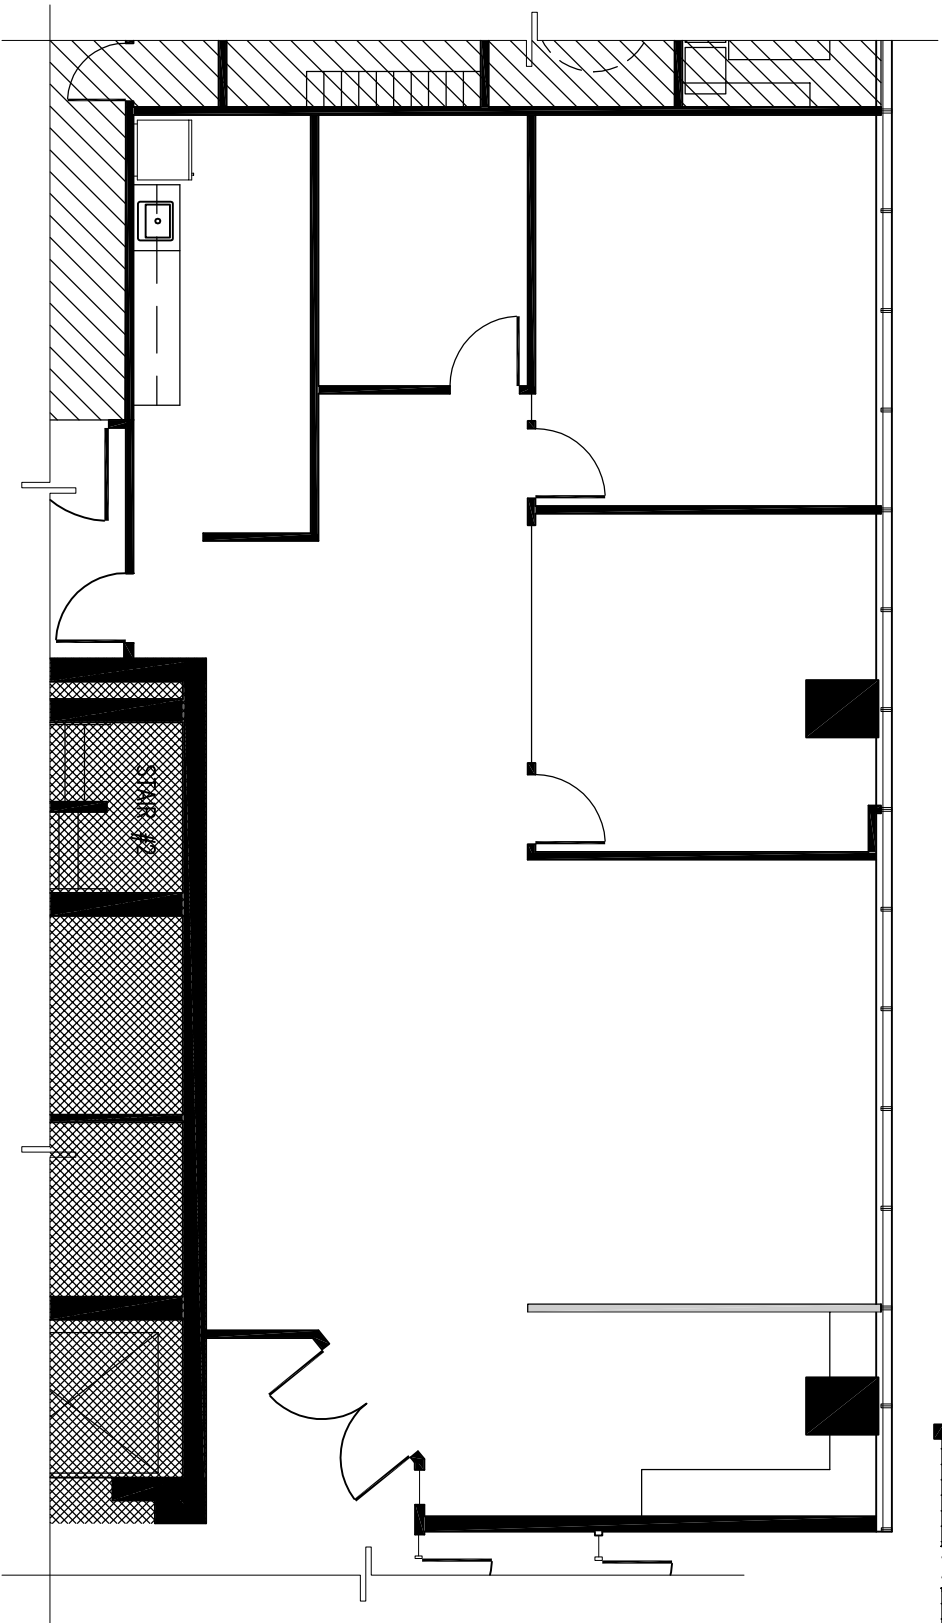

PROJECT LOCATION

1,963 RSF

DENVER CENTERPOINT I
AVAILABLE SUITE - SUITE 104

Key Plan
NO SCALE

First Floor
Not To Scale
November 3, 2009
(Non-BOMA Standard Square Foot Measurement, Not Field Verified, Actual Dimensions May Vary)